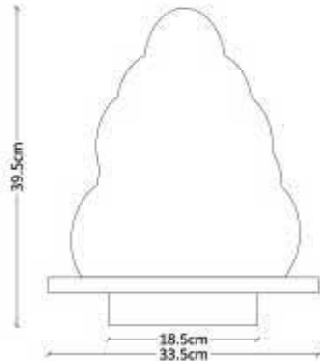

Black & White

Black & White on
Opaque

Green & Yellow

Black & Yellow

Black & Red

Aquamarine

Dimensions

Mons table lamp
H. 39.5cm
W. 33.5cm

Glass dimensions

H. 33.5 cm
W. 28 cm

Light sources

6 × Led 1 W

Class 1

Notes

- Bulbs are provided
- Additional charges for any changes or special orders

- As our lamps are handcrafted, the dimensions and finishes may vary slightly from one model to another
 - As the glasses are mouth blown, the colors may vary slightly from one model to another
-