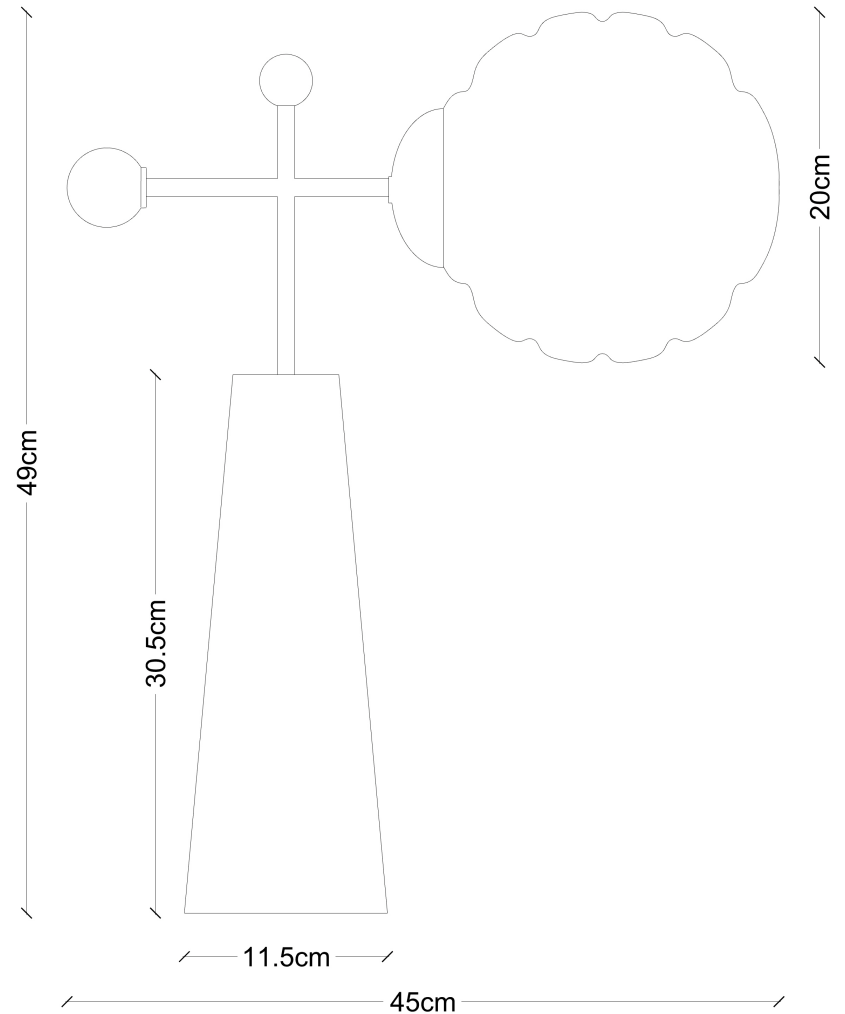

TOPOS

TABLE

'Topos' series is inspired by topography. It investigates the natural and artificial physical appearance of land surfaces. The moulded glass took its shape from 3D features of a map and contour lines. Thanks to the repeating lines, the design acquires an optical appearance and gains a dynamic feel.

DIMENSIONS: 49cm H, 45cm W

CABLE LENGTH: 1-1.5M

APPROXIMATE WEIGHT: 5.6 KG

LAMPING: MAX 40W EACH

VOLTAGE: 120-240

THE BULB IS SOLD SEPARATELY.

ENERGY CLASSES OF THE BULBS ;

E 27 BETWEEN A ++ AND D.

FINISHED AND ASSEMBLED BY HAND IN ISTANBUL

DOMESTIC AND IMPORTED COMPONENTS.

CUSTOMIZATION AVAILABLE.

ALL PIECES MADE TO ORDER.

BALANCE DUE PRIOR TO SHIPPING.

LEAD TIME APPROXIMATELY 8-10 WEEKS.

AGED BRASS FINISH

© 2021, BADEEROL STUDIO

BADEEROL
STUDIO

INFO@BADEEROL.COM
BADEEROL.COM