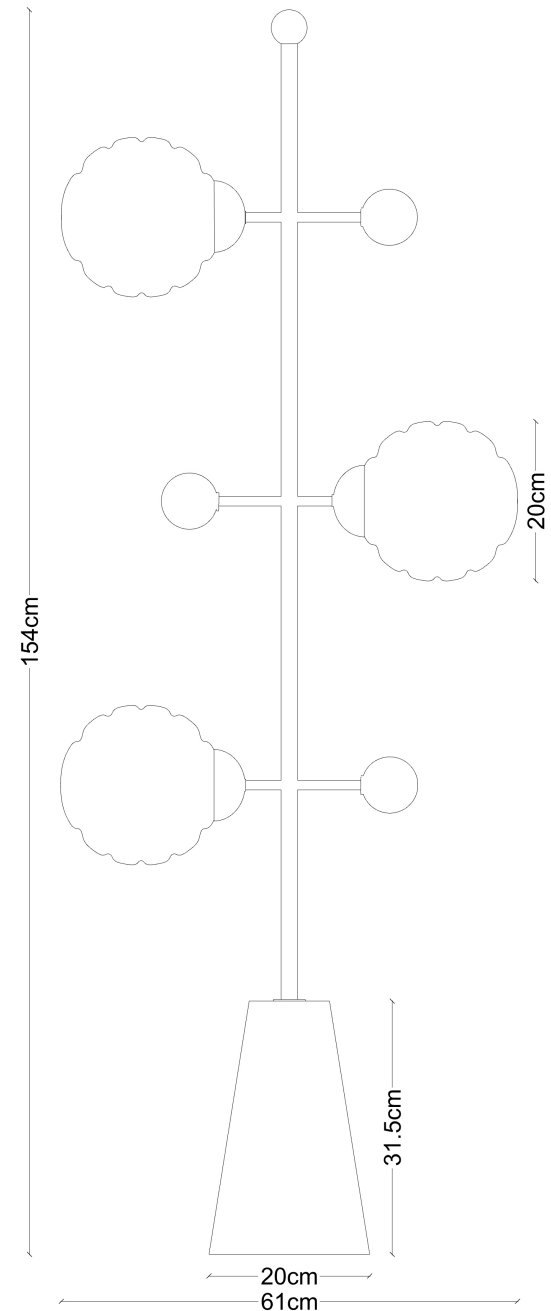

TOPOS

FLOOR

'Topos' series is inspired by topography. It investigates the natural and artificial physical appearance of land surfaces. The moulded glass took its shape from 3D features of a map and contour lines. Thanks to the repeating lines, the design acquires an optical appearance and gains a dynamic feel.

DIMENSIONS: 154cm H, 61cm W

CABLE LENGTH: 1-1.5M

APPROXIMATE WEIGHT: 15 KG

LAMPING: MAX 40W EACH

VOLTAGE: 120-240

THE BULB IS SOLD SEPARATELY.

ENERGY CLASSES OF THE BULBS ; E 14 A ++

FINISHED AND ASSEMBLED BY HAND IN ISTANBUL

DOMESTIC AND IMPORTED COMPONENTS.

CUSTOMIZATION AVAILABLE.

ALL PIECES MADE TO ORDER.

BALANCE DUE PRIOR TO SHIPPING.

LEAD TIME APPROXIMATELY 8-10 WEEKS.

VARIOUS BRASS FINISHES AVAILABLE.

© 2021, BADEEROL STUDIO

SINCE THE PRODUCTS ARE HANDMADE, EACH PIECE MIGHT DIFFER IN SHAPE AND SIZE.

BADEEROL
STUDIO

INFO@BADEEROL.COM
BADEEROL.COM